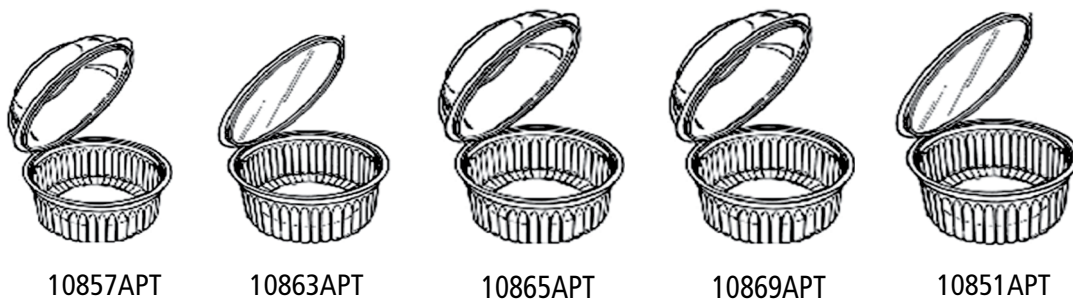

| Product Number | Description | Color | Dimensions (in inches) | Case Cube | Case Weight | Case Pack | Cases/ Unit Load |
|----------------|--|-------|------------------------|-----------|-------------|-----------|------------------|
| 10839APT | 8 oz. Sho-Bowls® Bowl w/Flat Lid | Clear | 4.63 x 1.25 x 1.75 | 2.29 | 7.61 | 250 | 50 |
| 10841APT | 8 oz. Sho-Bowls® Bowl w/Dome Lid | Clear | 4.63 x 1.25 x 2.75 | 2.29 | 7.61 | 250 | 50 |
| 10843 | 12 oz. Sho-Bowls® Bowl w/Flat Lid | Clear | 4.63 x 1.75 x 2.25 | 2.29 | 9.53 | 250 | 50 |
| 10845APT | 12 oz. Sho-Bowls® Bowl w/Dome Lid | Clear | 4.63 x 1.75 x 3.38 | 2.29 | 9.53 | 250 | 50 |
| 10849APT | 16 oz. Sho-Bowls® Bowl w/Dome Lid | Clear | 4.63 x 2.5 x 4.25 | 2.55 | 10.78 | 250 | 40 |
| 10847APT | 18 oz. Sho-Bowls® Bowl w/Flat Lid | Clear | 4.63 x 2.5 x 3.0 | 2.55 | 11.46 | 250 | 40 |
| 10857APT | 18 oz. Sho-Bowls® Bowl w/Dome Lid | Clear | 6.88 x 1.0 x 2.75 | 2.82 | 10.03 | 150 | 35 |
| 10859 | 24 oz. Sho-Bowls® Bowl w/Flat Lid | Clear | 6.88 x 1.75 x 2.5 | 2.82 | 11.57 | 150 | 35 |
| 10861 | 24 oz. Sho-Bowls® Bowl w/Dome Lid | Clear | 6.88 x 1.75 x 3.5 | 2.82 | 11.57 | 150 | 35 |
| 10863APT | 32 oz. Sho-Bowls® Bowl w/Flat Lid | Clear | 6.88 x 1.75 x 3.5 | 2.82 | 11.57 | 150 | 35 |
| 10865APT | 32 oz. Sho-Bowls® Bowl w/Dome Lid | Clear | 6.88 x 2.25 x 3.88 | 2.82 | 12.48 | 150 | 35 |
| 10869APT | 39 oz. Sho-Bowls® Bowl w/Dome Lid | Clear | 6.88 x 2.75 x 4.5 | 2.82 | 13.67 | 150 | 35 |
| 10851APT | 56 oz. Sho-Bowls® Bowl w/Flat Lid | Clear | 7.5 x 3.1 x 3.63 | 3.53 | 13.65 | 150 | 30 |
| 10853APT | 56 oz. Sho-Bowls® Bowl w/Ribbed Dome Lid | Clear | 7.5 x 3.1 x 4.88 | 3.53 | 16.08 | 150 | 30 |